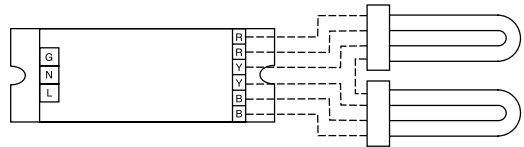

## WIRING DIAGRAMS FOR TRIAD® T5/T5HO BALLASTS

Diagram 1

Diagram 2

Note: For single lamp operation, yellow terminals are not used.

Draw #	Overall Dimensions		Mounting Dimensions	
	L	W	H	M
-C	14.25"	1.18"	1.0"	13.75"
-D	16.88"	1.18"	1.0"	16.28"