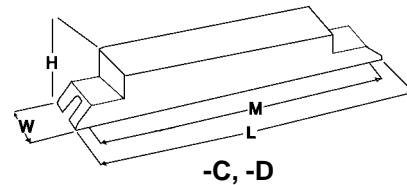

## WIRING DIAGRAMS FOR TRIAD® T5/T5HO BALLASTS

Diagram 1

Diagram 2

Note: For single lamp operation, yellow terminals are not used.

Draw #	Overall Dimensions		Mounting Dimensions	
	L	W	H	M
-C	14.25"	1.18"	1.0"	13.75"
-D	16.88"	1.18"	1.0"	16.28"