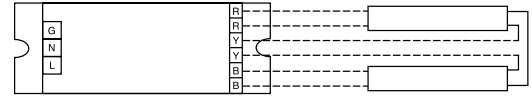

## WIRING DIAGRAMS FOR TRIAD® T5/T5HO BALLASTS

Diagram 1

Diagram 2

Note: For single lamp operation, yellow terminals are not used.

Draw #	Overall Dimensions		Mounting Dimensions	
	L	W	H	M
-C	14.25"	1.18"	1.0"	13.75"
-D	16.88"	1.18"	1.0"	16.28"